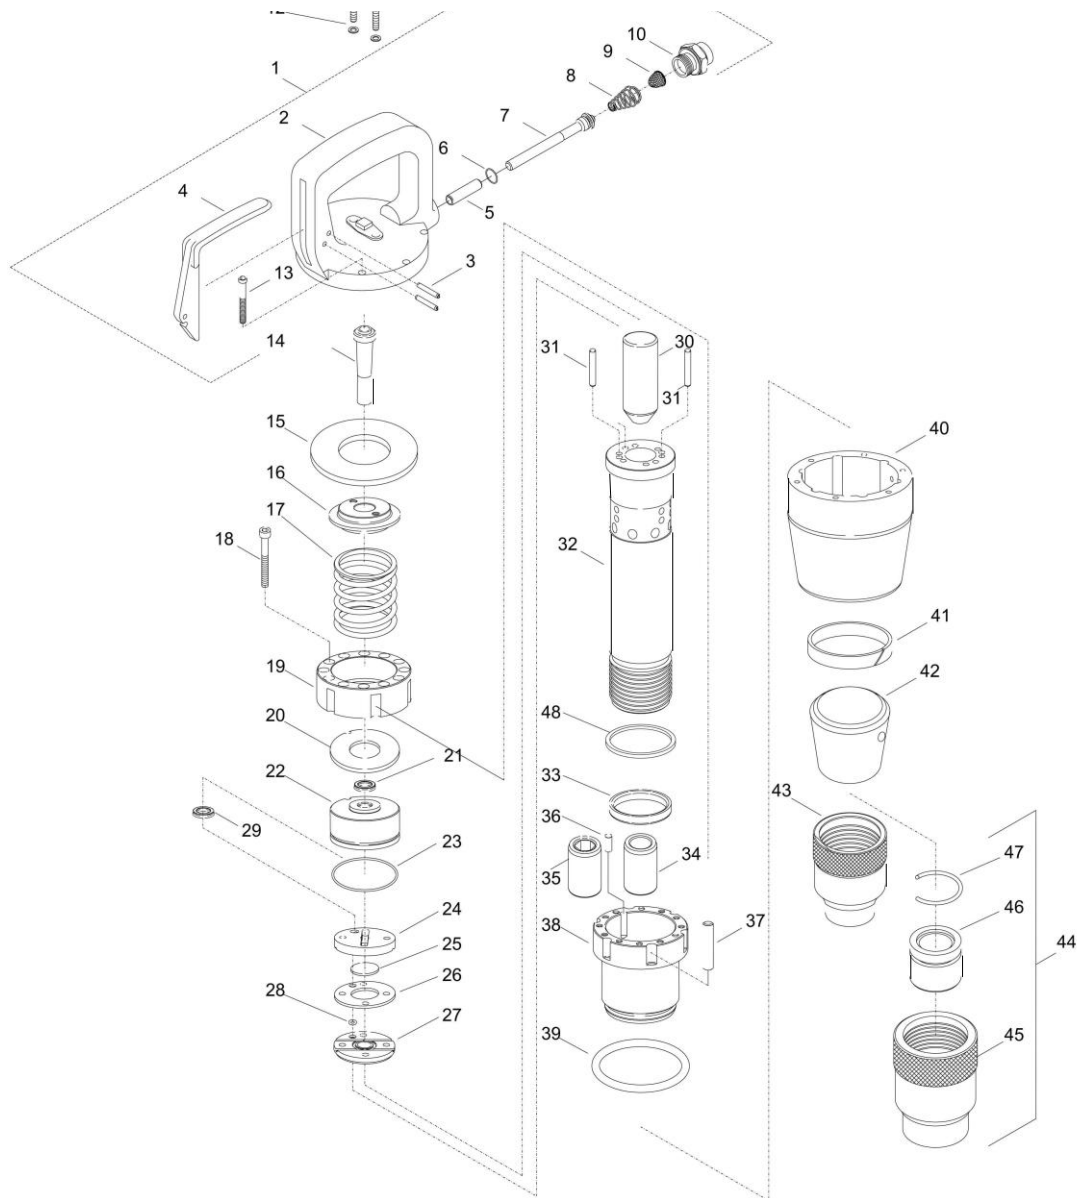

F2111 Rail Clip Remover

Exploded View – Power Unit

F2111 Rail Clip Remover

Parts List – Power Unit

<u>Item</u>	<u>Pt.No.</u>	<u>QTY</u>	<u>Description</u>
1	Z8726840		Handle assy. (Includes item No. 2, 3, 4, 5, 6, 7, 8, 9 & 10)
2		1	Handle (Includes item No. 5)
3	R133757	2	Pin - Throttle lever
4	F815167	1	Lever – Throttle
5	P144656	1	Bushing - Throttle valve
6	P083071	1	O-ring (Throttle valve)
7	P144202	1	Valve – Throttle
8	C077054	1	Spring - Throttle valve
9	C036909	1	Strainer – Air
10	C092292	1	Bushing – Inlet
11	C051781	2	Screw - Socket head (1/4-28 x 1 3/4)
12	F826979	2	Washer – Flat
13	C064807	6	Screw - Socket head (1/4-20 x 1 1/2)
14	P144652	1	Tube – Air
15	H2320840	1	Buffer – Top
16	D5091840	1	Buffer plate
17	H3438840	1	Spring
18	Q2885840	12	Screw - Socket head M6 x 1
19	C4306840	1	Isolator plate
20	H2326840	1	Buffer – Bottom
21	P144653	1	Seal - Air tube
22	P144657	1	Housing – Shutoff
23	C116352	1	O-ring
24	P144140	1	Lid - Upper valve
25	P142921	1	Valve – Cycling
26	P144141	1	Case – Valve
27	P144142	1	Lid - Lower valve
28	C087316	1	O-ring
29	P144659	1	Seat – Shutoff
30	P118662	1	Piston 3"
31	P144147	2	Pin – Dowel
32		1	Cylinder 3"
33	F035269	1	Ring – Retainer
34	P001550	1	Bushing – Round
35	P001551	1	Bushing – Hexagon
36	P145400	1	Pin – Dowel
37	Z8759840	1	Roller - Guide kit (Consists of 6 roller guides)
38	C9203840	1	Adaptor – Cylinder
39	P144662	1	O-ring
40	P144650	1	Housing – Isolator
41	P144663	1	Ring – Bearing
42	P144654	1	Deflector – Exhaust
43	P144441	1	Retainer - Oval collar / Round shank
44	P145545	1	Retainer - Oval collar / Hexagon shank (Optional) (Includes item No. 45, 46 & 47)
45			Retainer
46	P145458	1	Cylinder – Insert
47	P145459	1	Ring – Retaining
48	H2328840	1	Ring – Buffer

F2111 Rail Clip Remover

Main Frame Components

List of Parts

1.	541005	Main Handle
2.	541002	Main Housing
3.	531018	Kneepad
4.	541008	Kneepad Bracket
5.	541003	Clamp Bracket
6.	541004	Clamp Bracket
7.		Trigger Assembly