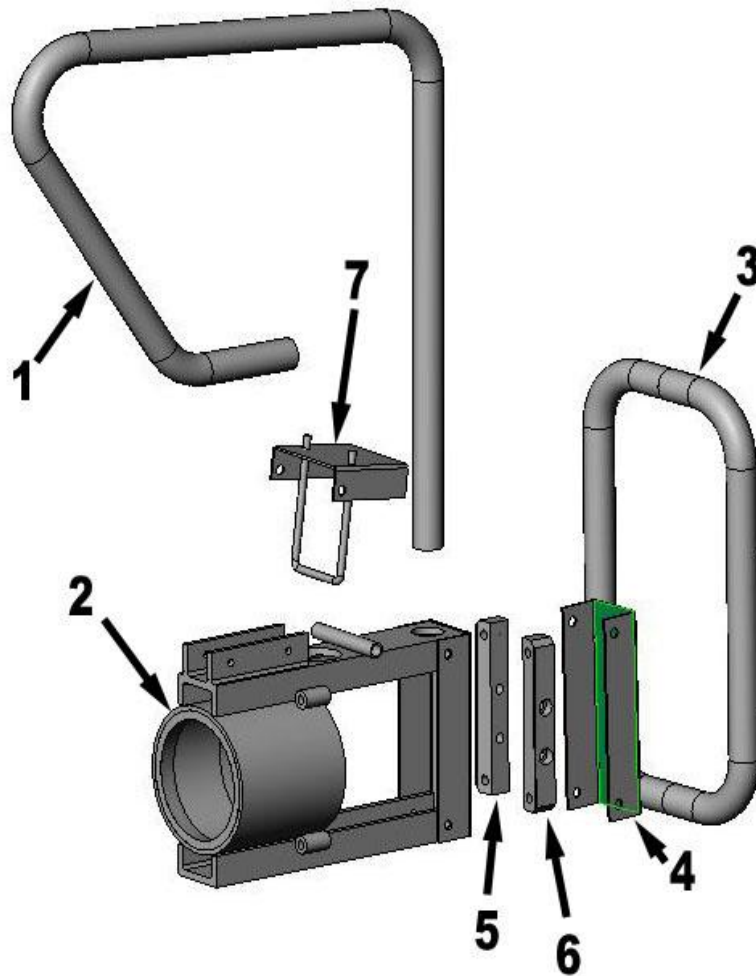

F2111 Rail Clip Remover

Exploded View – Power Unit

F2111 Rail Clip Remover

Parts List – Power Unit

<u>Item</u>	<u>Pt.No.</u>	<u>QTY</u>	<u>Description</u>
1	Z8726840		Handle assy. (Includes item No. 2, 3, 4, 5, 6, 7, 8, 9 & 10)
2		1	Handle (Includes item No. 5)
3	R133757	2	Pin - Throttle lever
4	F815167	1	Lever – Throttle
5	P144656	1	Bushing - Throttle valve
6	P083071	1	O-ring (Throttle valve)
7	P144202	1	Valve – Throttle
8	C077054	1	Spring - Throttle valve
9	C036909	1	Strainer – Air
10	C092292	1	Bushing – Inlet
11	C051781	2	Screw - Socket head (1/4-28 x 1 3/4)
12	F826979	2	Washer – Flat
13	C064807	6	Screw - Socket head (1/4-20 x 1 1/2)
14	P144652	1	Tube – Air
15	H2320840	1	Buffer – Top
16	D5091840	1	Buffer plate
17	H3438840	1	Spring
18	Q2885840	12	Screw - Socket head M6 x 1
19	C4306840	1	Isolator plate
20	H2326840	1	Buffer – Bottom
21	P144653	1	Seal - Air tube
22	P144657	1	Housing – Shutoff
23	C116352	1	O-ring
24	P144140	1	Lid - Upper valve
25	P142921	1	Valve – Cycling
26	P144141	1	Case – Valve
27	P144142	1	Lid - Lower valve
28	C087316	1	O-ring
29	P144659	1	Seat – Shutoff
30	P118662	1	Piston 3"
31	P144147	2	Pin – Dowel
32		1	Cylinder 3"
33	F035269	1	Ring – Retainer
34	P001550	1	Bushing – Round
35	P001551	1	Bushing – Hexagon
36	P145400	1	Pin – Dowel
37	Z8759840	1	Roller - Guide kit (Consists of 6 roller guides)
38	C9203840	1	Adaptor – Cylinder
39	P144662	1	O-ring
40	P144650	1	Housing – Isolator
41	P144663	1	Ring – Bearing
42	P144654	1	Deflector – Exhaust
43	P144441	1	Retainer - Oval collar / Round shank
44	P145545	1	Retainer - Oval collar / Hexagon shank (Optional) (Includes item No. 45, 46 & 47)
45			Retainer
46	P145458	1	Cylinder – Insert
47	P145459	1	Ring – Retaining
48	H2328840	1	Ring – Buffer

F2111 Rail Clip Remover

Main Frame Components

List of Parts

1.	541005	Main Handle
2.	541002	Main Housing
3.	531018	Kneepad
4.	541008	Kneepad Bracket
5.	541003	Clamp Bracket
6.	541004	Clamp Bracket
7.		Trigger Assembly